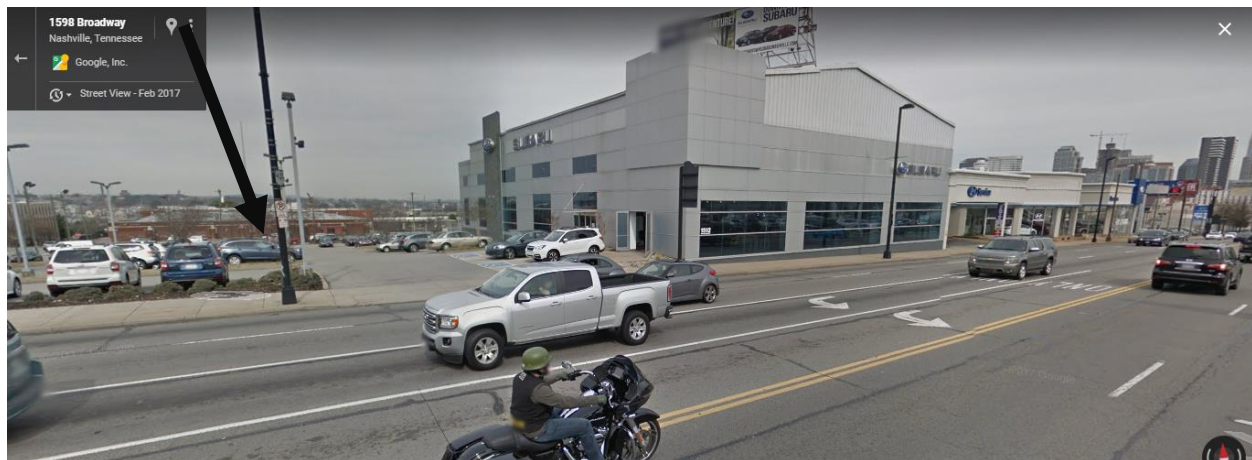

A Community Partnership for Veterans

November 7, 2022

Dear veterans and veterans' supporters,

VetLinx invites you to join us for breakfast and a brief ceremony before the **Middle Tennessee Regional Veterans Day Parade in Downtown Nashville** begins. The parade, hosted by the Davidson County Coordinating Council, will begin at **11:00 AM on Saturday, November 11, 2022**. VetLinx will meet at **1512 Broadway and details are attached. Breakfast will be served between 08:00 AM and 10:00 AM.**

Meeting Location: ★ 1512 Broadway -- outside Subaru building.

Directions:

From the North:

Get on TN-155 W/US-31E S (1.7 mi)

Continue on TN-155 W. Take I-65 S to 14th Ave N. Take exit 209B from I-65 S (9.2 mi)

From the South:

Get on I-65 N from Murfreesboro Rd (3.0 mi)

Follow I-65 N to 13th Ave S in Nashville. Take exit 209A from I-65 N (17.7 mi)

Drive to Broadway (0.2 mi)

From the East:

Follow I-40 W to 13th Ave S. Take exit 209A from I-40 W

From the West:

Get on I-40 E (5.4 mi)

Follow I-40 to 14th Ave N in Nashville. Take exit 209B from I-40

Drive to Broadway (0.2 mi)

Parking

Parking is located in the lot beside and behind Subaru

Meeting Location